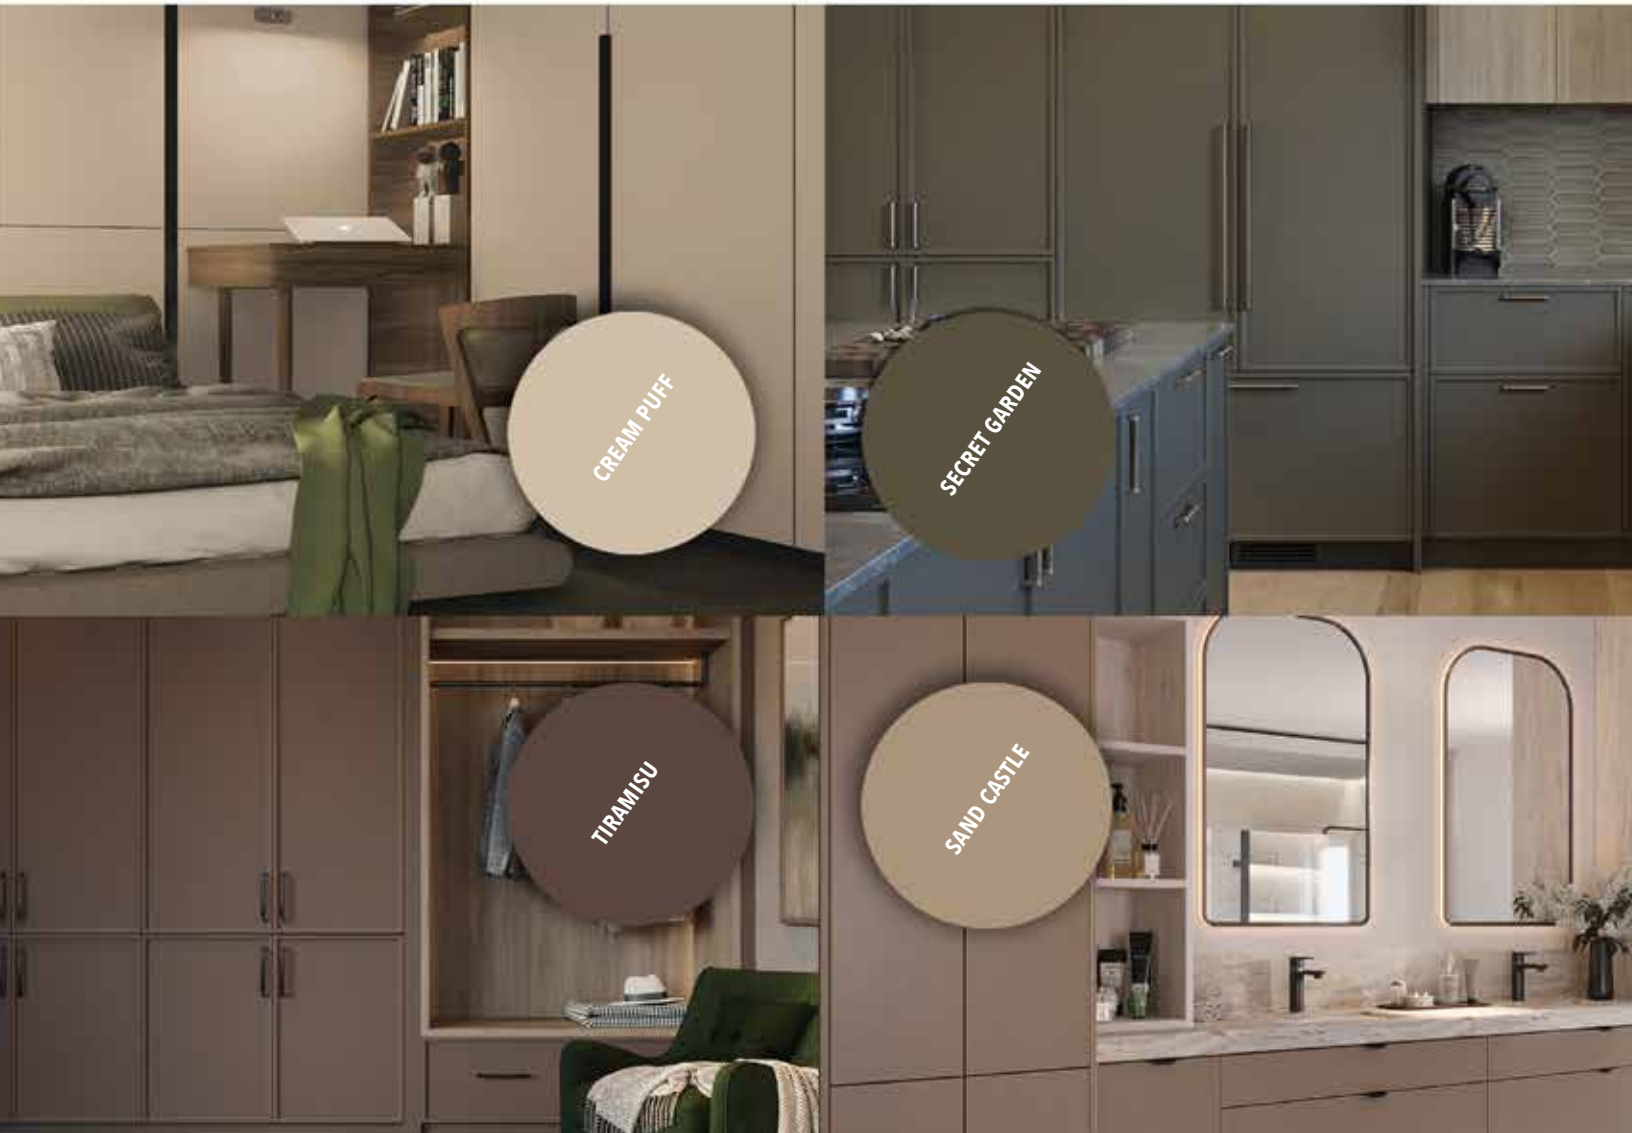

2026 Tafisa Lummia Program

SURTECO

Surteco is proud to launch our enhanced North American stocking program — designed specifically for today's Kitchen & Bath and woodworking professionals.

Now featuring our Premium ABS Supermatte & High Gloss Edgebanding, along with the most in-demand colors from our Fusion Edge collection. This program delivers the perfect combination of design, durability, and flawless finish your projects demand.

With inventory stocked in Brampton, ON and Chicago, IL, you can count on faster lead times, reliable supply, and consistent quality—keeping your production moving and your customers satisfied. **Available in** 15/16" x 1mm x 300', with select colors in 1-3/4" x 1mm, this program is tailored to meet the needs of modern cabinetry, millwork, and high-end kitchen applications.

Connect with your Surteco representative today to secure your sample chain and inventory!